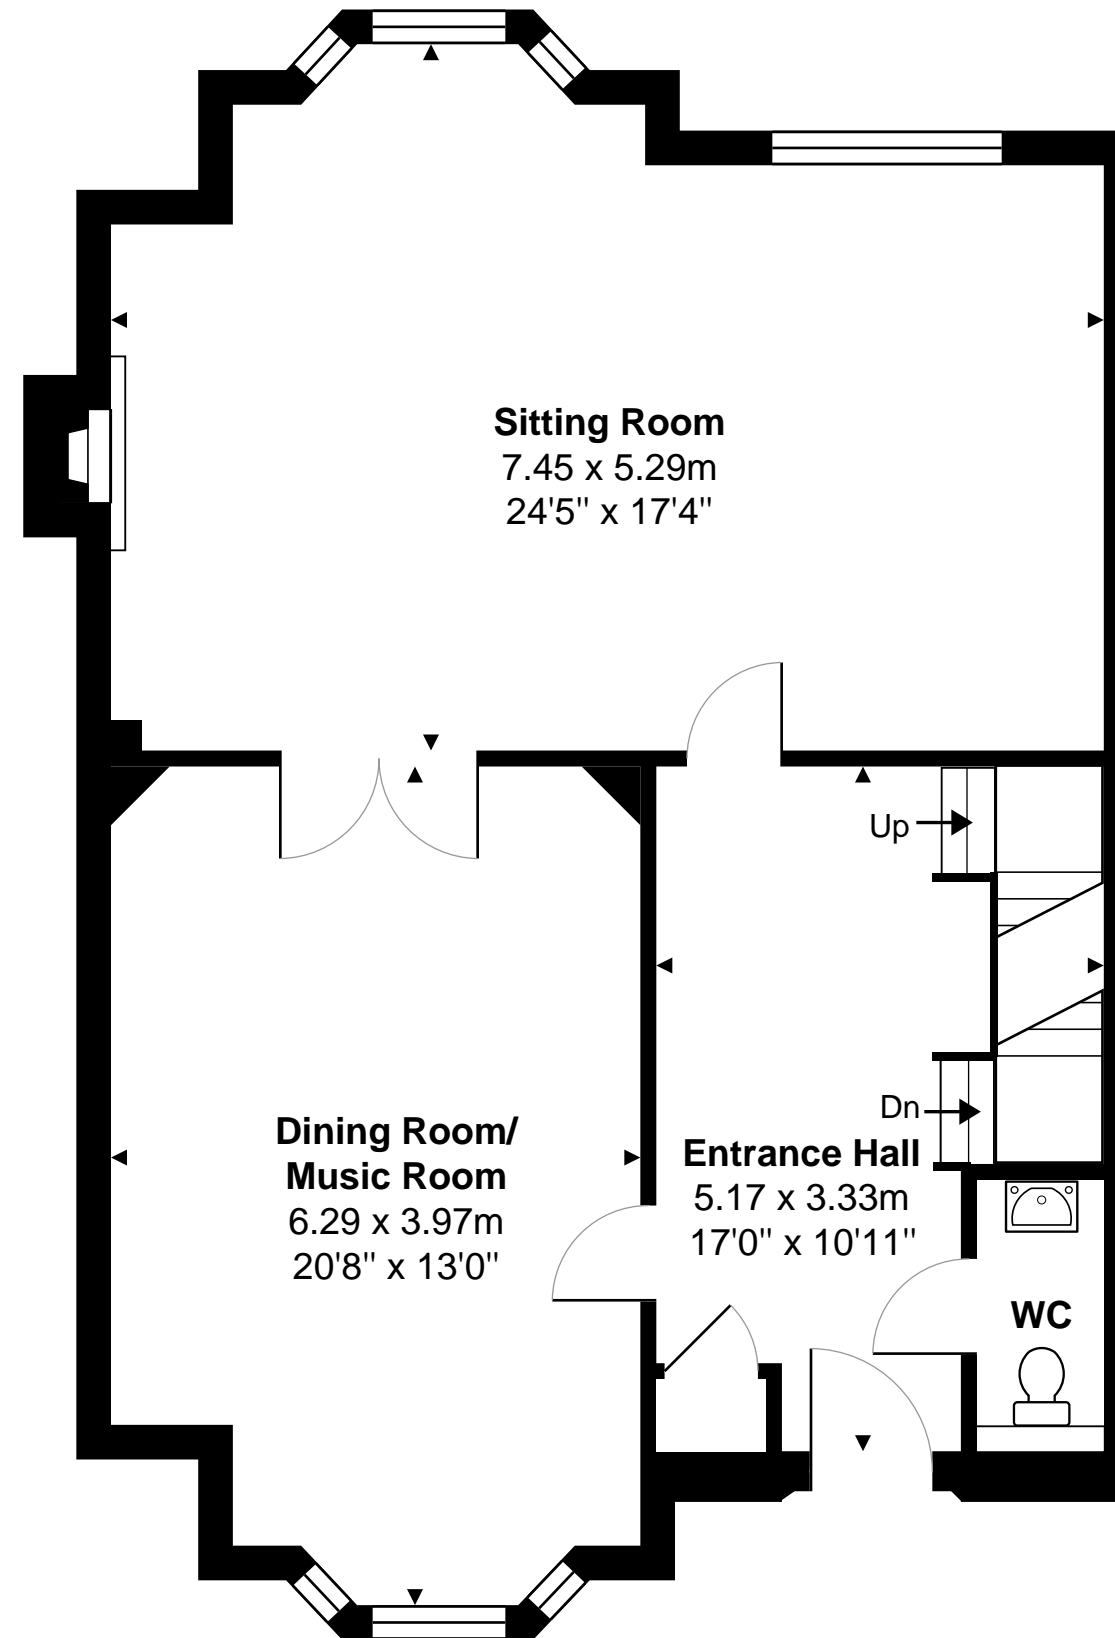

Northcourt Avenue, Reading, RG2 7HD

Approx. Total Area: 229.1 m² ... 2467 ft²

Whilst every attempt has been made to ensure the accuracy of the floorplans contained here, measurements of doors, windows and rooms are approximate and no responsibility is taken for any error, omission or mis-statement. These plans are for representation purposes only.