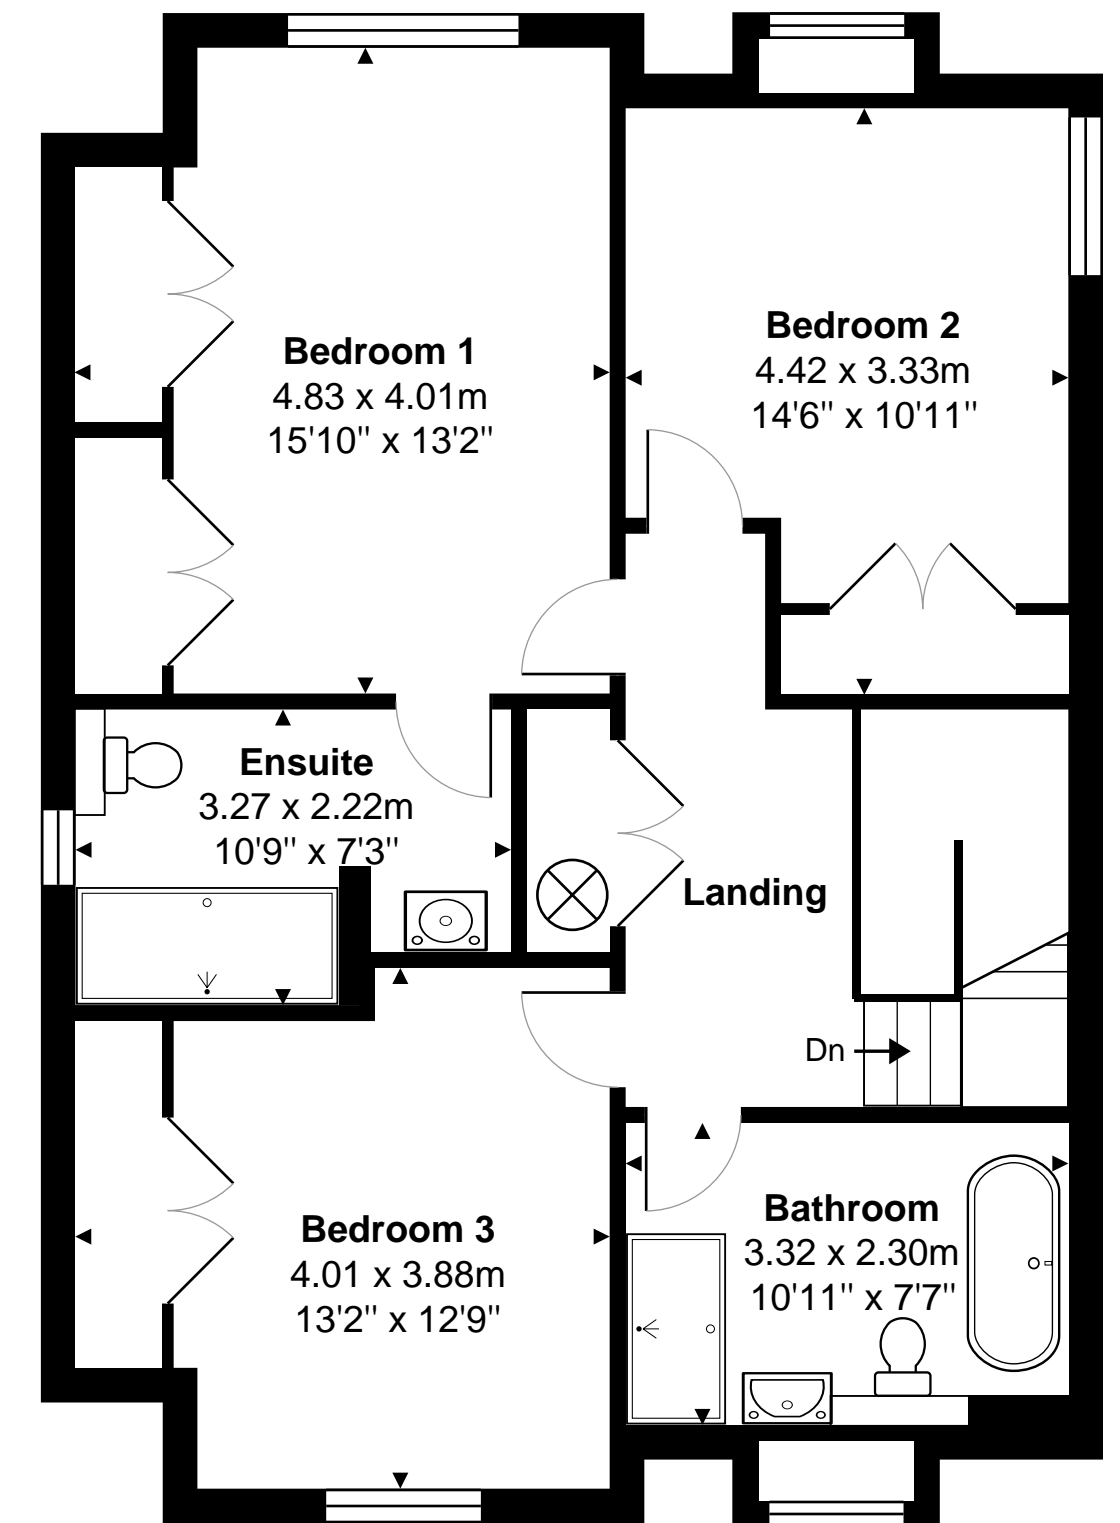

Northcourt Avenue, Reading, RG2 7HD

Approx. Total Area: 229.1 m² ... 2467 ft²

Whilst every attempt has been made to ensure the accuracy of the floorplans contained here, measurements of doors, windows and rooms are approximate and no responsibility is taken for any error, omission or mis-statement. These plans are for representation purposes only.