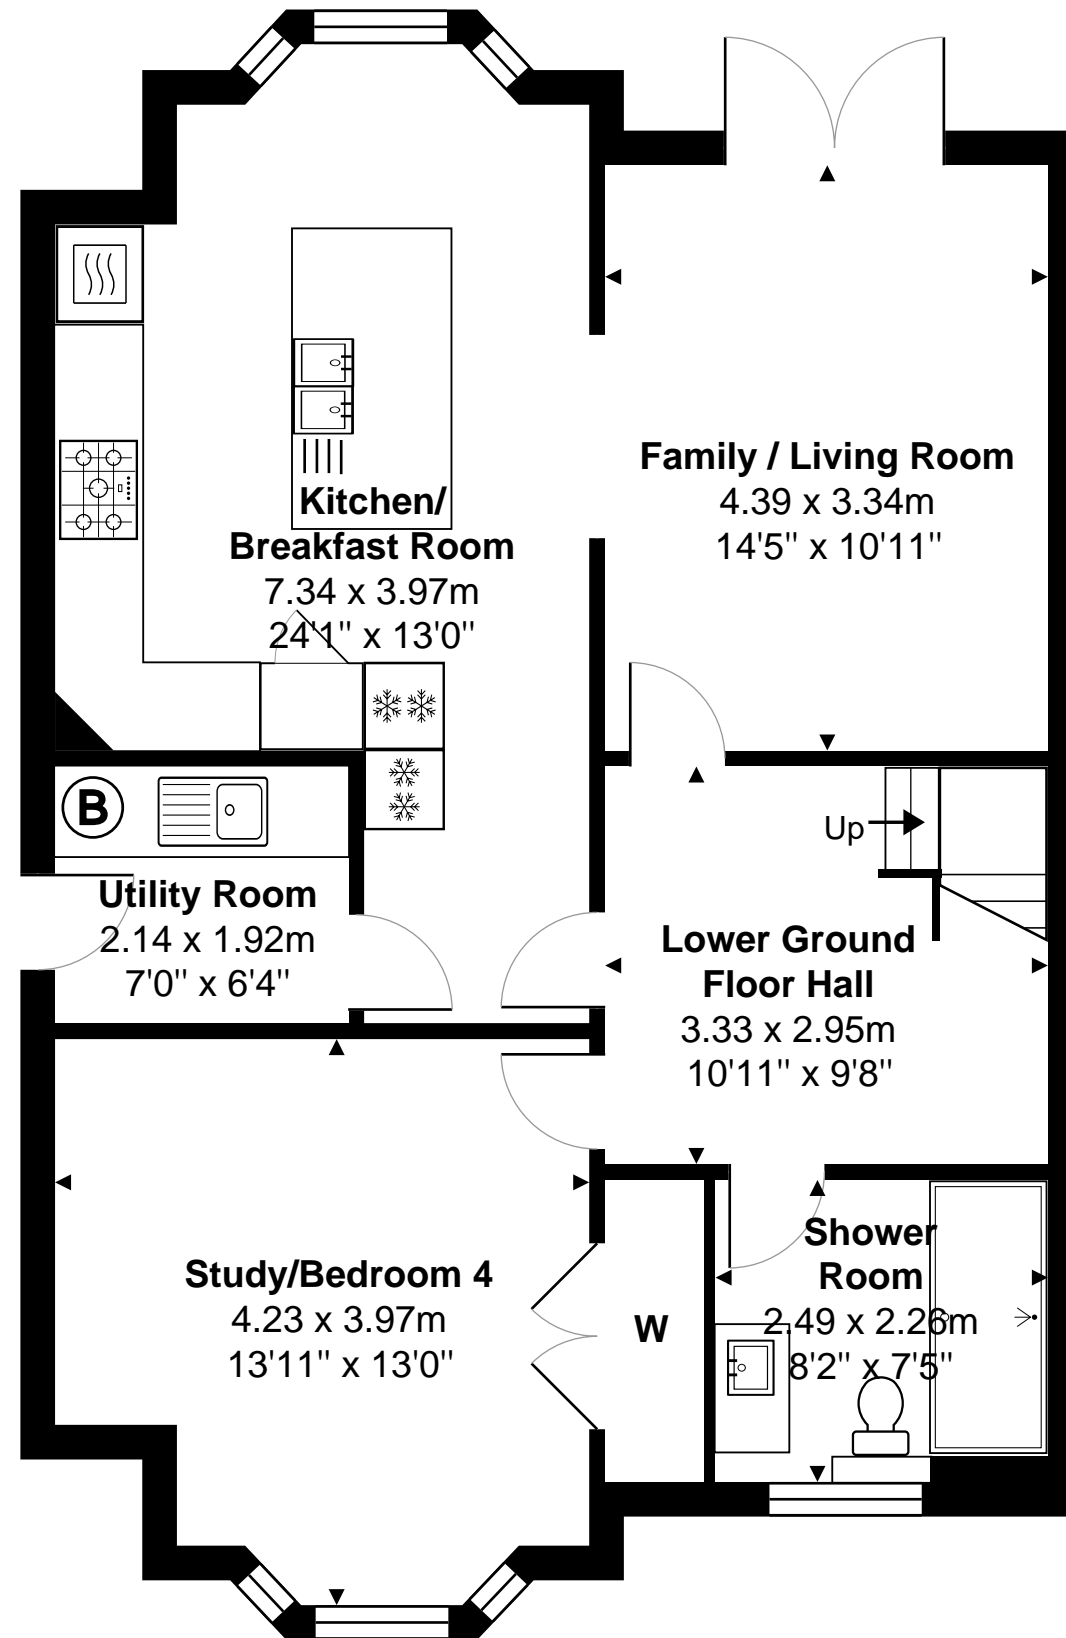

Northcourt Avenue, Reading, RG2 7HD

Approx. Total Area: 229.1 m² ... 2467 ft²

Whilst every attempt has been made to ensure the accuracy of the floorplans contained here, measurements of doors, windows and rooms are approximate and no responsibility is taken for any error, omission or mis-statement. These plans are for representation purposes only.